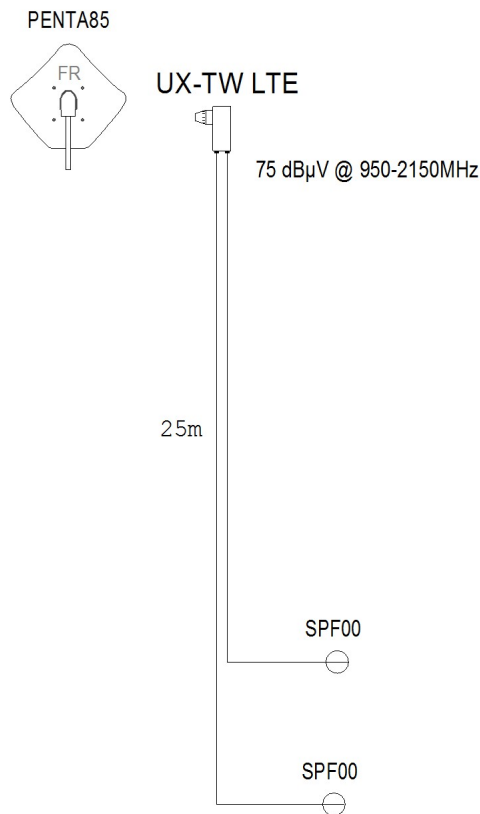

Single house 2 outlets 1 SAT

Indication of antennas, antenna holders and preamplifiers from the pole in the scheme is purely indicative, as the choice depends exclusively from the type of TV signal received in the zone of construction of the plant and the structure of the building. The present scheme of proposed maximum does not constitute a project to be drafted by designer enabled stable. The present scheme of maximum proposed does not constitute a project that must be drawn up by a qualified designer.

The sizing of the antennas, mixers, amplifiers and related supports of fixing is purely indicative as the choice depends exclusively by the type of signal received in the area where the system is built.

The lengths of the paths in the diagram are purely indicative.

The plant distribution and simulation are made using a cable with 7mm diameter (PAS4007111).

	Azienda: FRACARRO RADIOINDUSTRIE S.	Schema: Abitazione singola - 2 prese - 1 SA	File: Single_1SAT_1f_2s_eng.frx
	Indirizzo: Customer Service Department Via Cazzaro 3, 31033 Castelfranco Veneto (TV)	Impianto:	Data: 04/06/2018
			Stampa Foglio: Foglio1 (1/1)
			Autore: